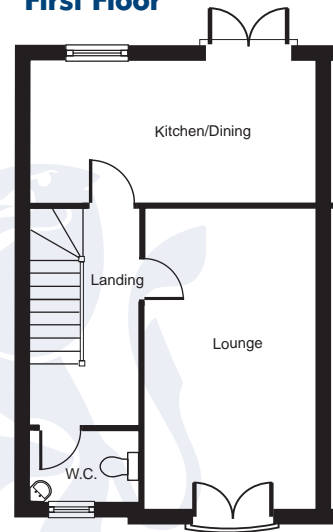

## AINSDALE - 3 BEDROOM 3 STOREY SEMI DETACHED HOUSE

**Ground Floor**

**First Floor**

**Second Floor**

Garage	5.50 x 3.25	18' 0" x 10' 8"
Lounge	5.70 x 3.25	18' 8" x 10' 8"
Kitchen/Diner	5.40 x 2.70	17' 9" x 8' 10"
WC	2.05 x 1.43	6' 9" x 4' 9"

Bedroom 1	4.45 x 2.85	14' 7" x 9' 4"
En suite	2.40 x 1.60	7' 10" x 5' 3"
Bedroom 2	3.05 x 2.85	10' 0" x 9' 4"
Bedroom 3	2.65 x 2.40	8' 8" x 7' 10"
Bathroom	2.40 x 1.95	7' 10" x 6' 5"

 **Ashmount**