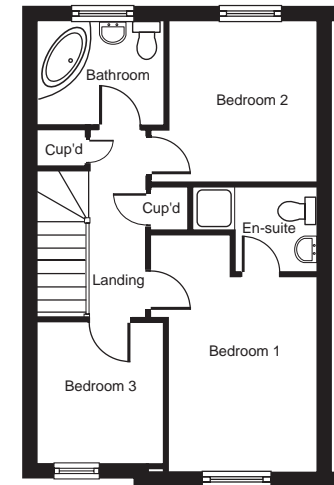

## AINSDALE - 3 BEDROOM 3 STOREY SEMI DETACHED HOUSE

**Ground Floor**

**First Floor**

**Second Floor**

Garage	5.50 x 3.25	18' 0" x 10' 8"
Lounge	5.70 x 3.25	18' 8" x 10' 8"
Kitchen/Diner	5.40 x 2.70	17' 9" x 8' 10"
WC	2.05 x 1.43	6' 9" x 4' 9"

Bedroom 1	4.45 x 2.85	14' 7" x 9' 4"
En suite	2.40 x 1.60	7' 10" x 5' 3"
Bedroom 2	3.05 x 2.85	10' 0" x 9' 4"
Bedroom 3	2.65 x 2.40	8' 8" x 7' 10"
Bathroom	2.40 x 1.95	7' 10" x 6' 5"

 **Ashmount**