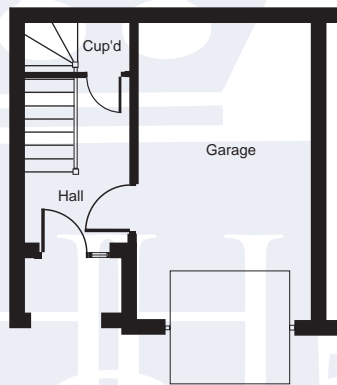

## AINSDALE - 3 BEDROOM 3 STOREY SEMI DETACHED HOUSE

**Ground Floor**

**First Floor**

**Second Floor**

Garage	5.50 x 3.25	18' 0" x 10' 8"
Lounge	5.70 x 3.25	18' 8" x 10' 8"
Kitchen/Diner	5.40 x 2.70	17' 9" x 8' 10"
WC	2.05 x 1.43	6' 9" x 4' 9"

Bedroom 1	4.45 x 2.85	14' 7" x 9' 4"
En suite	2.40 x 1.60	7' 10" x 5' 3"
Bedroom 2	3.05 x 2.85	10' 0" x 9' 4"
Bedroom 3	2.65 x 2.40	8' 8" x 7' 10"
Bathroom	2.40 x 1.95	7' 10" x 6' 5"

 **Ashmount**